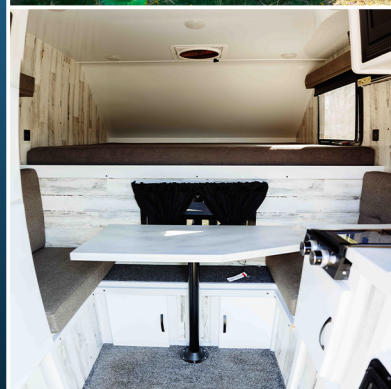

TC10

2025 ADVENTURE TRUCK CAMPER

DESCRIPTION

Your gateway to adventure on the open road! Designed for those seeking comfort and convenience without the need for a trailer, the TC10 can be effortlessly mounted onto your pickup truck. Equipped with a compact yet fully functional kitchen featuring a sink, stove, fridge, and microwave. The TC10 offers a cozy sleeping area and ample storage space, making it ideal for extended trips. This camper unit ensures a hassle-free and enjoyable camping experience.

TC10

2025 ADVENTURE TRUCK CAMPER

STANDARD FEATURES

| | | | |
|--|---|--|---|
| Length: 11' 4" Width: 89" Height 86" | ✓ | Fogatti Tankless On Demand Water Heater | ✓ |
| Interior Height 81" | ✓ | 13.5k BTU Interior A/C | ✓ |
| Bed Size 60" x 80" | ✓ | USB Stations, Interior Lights | ✓ |
| Interior Height: 74" | ✓ | Dinette Booth to Bed 25" x 80" | ✓ |
| Fresh Tank: 11 gal | ✓ | Marine Grade Composite Board Floors | ✓ |
| Manual Jacks | ✓ | Large Fridge | ✓ |
| 2-Way Max Air Vent | ✓ | Interior Cabinetry: Elegant Maple or White Wash | ✓ |
| Microwave | ✓ | Azdel Walls, Roof & Ceiling | ✓ |
| UVW: 1175lbs | ✓ | Solid Surface Sink + Faucet, Kitchen Counter Top, & Backsplash | ✓ |
| 20lbs LP Tank | ✓ | 12V 3.6 refer. | ✓ |
| Wall Thickness: 1 1/2" | ✓ | Outside Spray Port Shower Box | ✓ |
| Insulation R-Value: Double Rolled R7 Walls | ✓ | Solar Power | ✓ |
| 24" Summit HDTV with HD Digital Antenna | ✓ | 200W Renogy Controller | ✓ |
| Rec Pro 2 Burner Stove | ✓ | Battery Disconnect | ✓ |
| 2 Side Windows | ✓ | Friction Hinge Door, Screen, Magnetic Latch | ✓ |
| Pullout Drawer for Spices/Cans | ✓ | 24' Heavy Duty Grab Handle | ✓ |